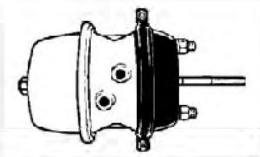

30/30CBS

Complete Brake Chamber

30/30CBS	30" Complete Brake Chamber

HODGES WESTSIDE TRUCK CENTER INC
MARENGO: 815-923-0100 FAX: 815-923-0101
ELBURN: 630-365-0003 FAX: 630-365-0004
WWW.HWTCINC.COM