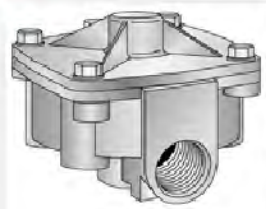

### Replacement RE-6 tm Style Valve

Part #	Delivery	Delivery
K281865	1/4" P.T.(2)	3/8" P.T.(2)

### Replacement Relay Valve

Part #	Res.	Del.
RKN28500	3/8"	3/8"
RKN28510	3/8"-1/2"	3/8"
RKN28520	1/2"	1/2"

### Replacement Relay Valve

Part #	Reservoir	Control	Delivery
RKN28060	1/2" P.T.(2)	3/8" P.T.	3/8" P.T.(2)

K102626

K286370

K103009

K103010

RKN28510

RKN26000